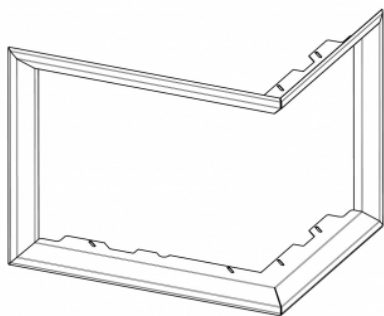

## **FRAME DR3SG RAM04 cover deep universal**

- this frame is intended for both right and left variant of DYNAMIC inserts

Prices on request at your seller

order code: **DR3SG RAM04**

### **This accessory is intended for**

DYNAMIC R/L 3G S 55.44.42.21 - fireplace insert for long-lasting accumulation heating with double split corner glazing