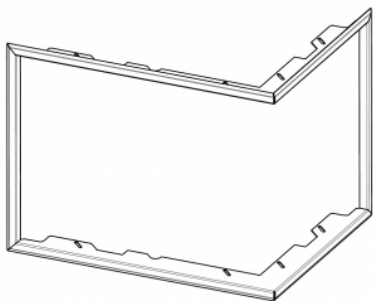

FRAME DR3SG RAM06 cover standard universal

- this frame is intended for both right and left variant of DYNAMIC inserts

Prices on request at your seller

order code: **DR3SG RAM06**

This accessory is intended for

DYNAMIC R/L 3G S 55.44.42.21 - fireplace insert for long-lasting accumulation heating with double split corner glazing

Download

Technical documentation

Download our catalogue!