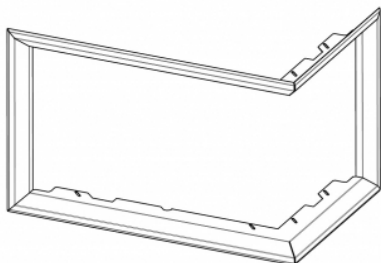

FRAME DR3SH RAM04 cover deep universal

- this frame is intended for both right and left variant of DYNAMIC inserts

Prices on request at your seller

order code: **DR3SH RAM04**

This accessory is intended for

DYNAMIC R/L 3G S 72.44.42.21 - fireplace insert for long-lasting accumulation heating with double split corner glazing

Download

[Technical documentation](#)

[Download our catalogue!](#)