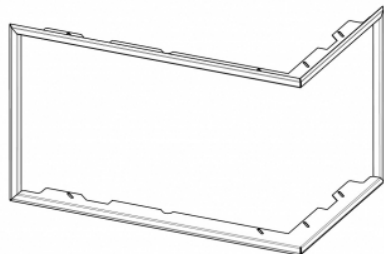

FRAME DR3SH RAM06 cover standard universal

- this frame is intended for both right and left variant of DYNAMIC inserts

Prices on request at your seller

order code: **DR3SH RAM06**

This accessory is intended for

DYNAMIC R/L 3G S 72.44.42.21 - fireplace insert for long-lasting accumulation heating with double split corner glazing

Download

Technical documentation

Download our catalogue!