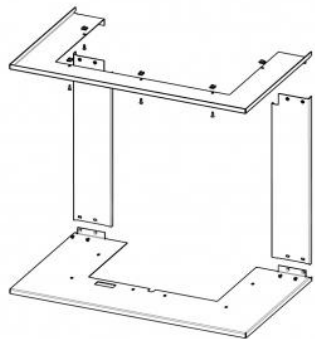

FRAME HC3LE RAM12 cover standard

Prices on request at your seller

order code: **HC3LE RAM12**

This accessory is intended for

HEAT C 3G L 50.52.31.24 - hot-air three-sided fireplace insert with lifting door and split glazing