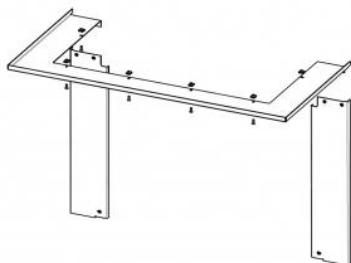

FRAME HC3LH RAM11 cover standard

Prices on request at your seller

order code: **HC3LH RAM11**

This accessory is intended for

HEAT C 3G L 65.52.31.24 - hot-air three-sided fireplace insert with lifting door and split glazing