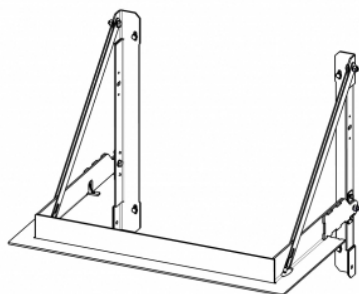

FRAME HC3LH RAM15 support

Prices on request at your seller

order code: **HC3LH RAM15**

This accessory is intended for

HEAT C 3G L 65.52.31.24 - hot-air three-sided fireplace insert with lifting door and split glazing