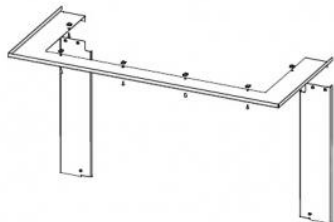

FRAME HC3LJ RAM11 cover standard

Prices on request at your seller

order code: **HC3LJ RAM11**

This accessory is intended for

HEAT C 3G L 80.52.31.24 - hot-air three-sided fireplace insert with lifting door and split glazing