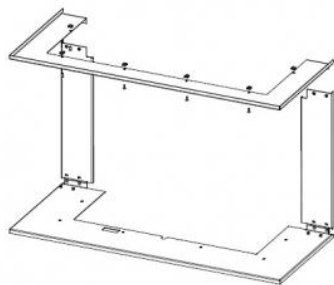

FRAME HC3LJ RAM12 cover standard

Prices on request at your seller

order code: **HC3LJ RAM12**

This accessory is intended for

HEAT C 3G L 80.52.31.24 - hot-air three-sided fireplace insert with lifting door and split glazing