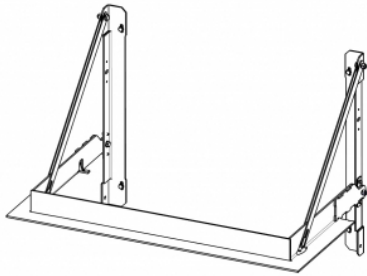

FRAME HC3LJ RAM15 support

Prices on request at your seller

order code: **HC3LJ RAM15**

This accessory is intended for

HEAT C 3G L 80.52.31.24 - hot-air three-sided fireplace insert with lifting door and split glazing