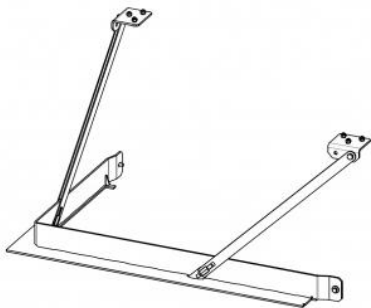

FRAME HL3LF RAM15 support

Prices on request at your seller

order code: **HL3LF RAM15**

This accessory is intended for

HEAT R/L 3G L 81.51.40.24 - hot-air corner fireplace insert with lifting door and split glazing