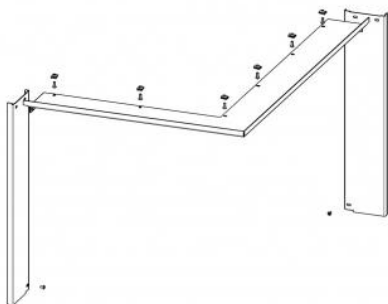

FRAME HL3LG RAM11 cover standard

Prices on request at your seller

order code: **HL3LG RAM11**

This accessory is intended for

HEAT R/L 3G L 65.51.40.24 - hot-air corner fireplace insert with lifting door and split glazing