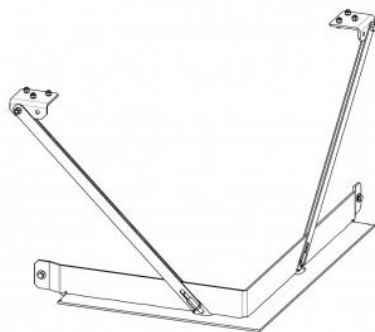

## **FRAME HL3LG RAM15 support**

Prices on request at your seller

order code: **HL3LG RAM15**

### **This accessory is intended for**

HEAT R/L 3G L 65.51.40.24 - hot-air corner fireplace insert with lifting door and split glazing