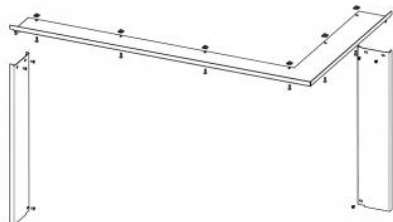

## **FRAME HR3LF RAM11 cover standard**

Prices on request at your seller

order code: **HR3LF RAM11**

### **This accessory is intended for**

HEAT R/L 3G L 81.51.40.24 - hot-air corner fireplace insert with lifting door and split glazing