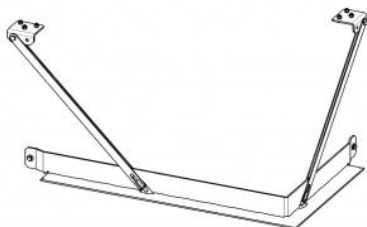

FRAME HR3LF RAM15 support

Prices on request at your seller

order code: **HR3LF RAM15**

This accessory is intended for

HEAT R/L 3G L 81.51.40.24 - hot-air corner fireplace insert with lifting door and split glazing