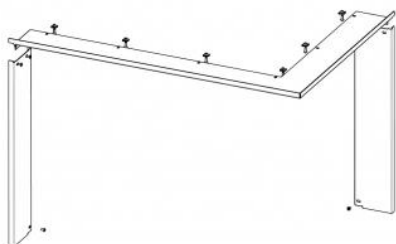

FRAME HR3LG RAM11 cover standard

Prices on request at your seller

order code: **HR3LG RAM11**

This accessory is intended for

HEAT R/L 3G L 65.51.40.24 - hot-air corner fireplace insert with lifting door and split glazing