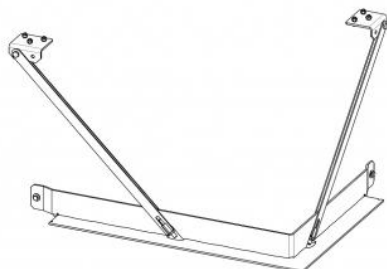

FRAME HR3LG RAM15 support

Prices on request at your seller

order code: **HR3LG RAM15**

This accessory is intended for

HEAT R/L 3G L 65.51.40.24 - hot-air corner fireplace insert with lifting door and split glazing