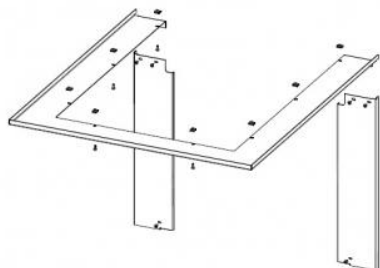

## **FRAME HU3LF RAM11 cover standard**

Prices on request at your seller

order code: **HU3LF RAM11**

### **This accessory is intended for**

HEAT U 3G L 50.52.70.24 - hot-air three-sided fireplace insert with lifting door and split glasses