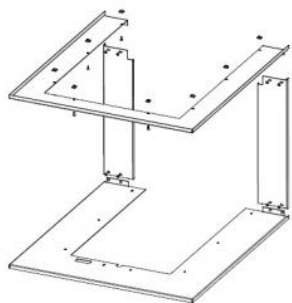

FRAME HU3LF RAM12 cover standard

Prices on request at your seller

order code: **HU3LF RAM12**

This accessory is intended for

HEAT U 3G L 50.52.70.24 - hot-air three-sided fireplace insert with lifting door and split glasses