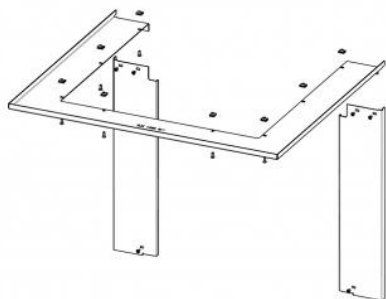

FRAME HU3LG RAM11 cover standard

Prices on request at your seller

order code: **HU3LG RAM11**

This accessory is intended for

HEAT U 3G L 50.52.50.24 - hot-air three-sided fireplace insert with lifting door and split glasses