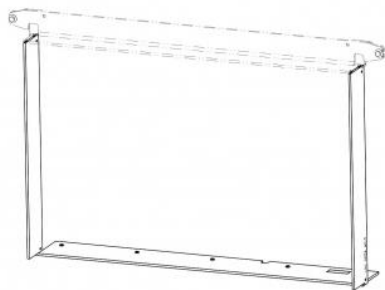

FRAME I2LJ RAM13 standard

- selection of two widths of side panels (both included in the package)

Prices on request at your seller

order code: **I2LJ RAM13**

This accessory is intended for

IMPRESSION 2g L 93.60.01 - fireplace insert with lifting door and double glazing