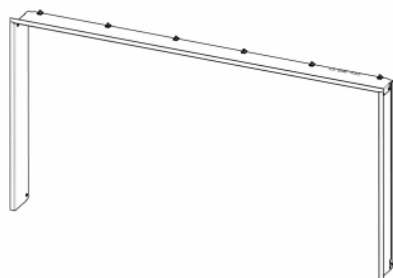

### **FRAME I2LL RAM11 cover standard**

Prices on request at your seller

order code: **I2LL RAM11**

### **This accessory is intended for**

IMPRESSION 2G L 118.60.01 - fireplace insert with lifting door and double glazing