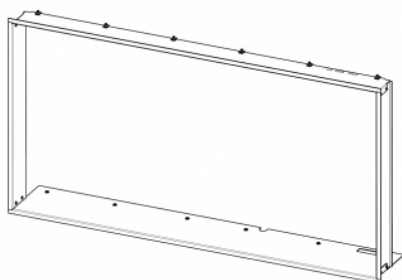

## **FRAME I2LL RAM12 cover standard**

Prices on request at your seller

order code: **I2LL RAM12**

### **This accessory is intended for**

IMPRESSION 2G L 118.60.01 - fireplace insert with lifting door and double glazing