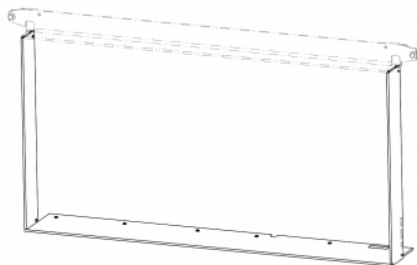

### **FRAME I2LL RAM14 standard**

Prices on request at your seller

order code: **I2LL RAM14**

### **This accessory is intended for**

IMPRESSION 2G L 118.60.01 - fireplace insert with lifting door and double glazing