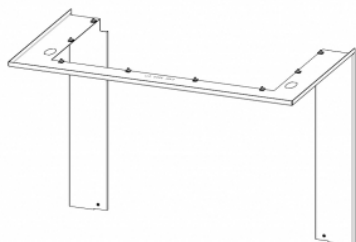

## **FRAME IC2LF RAM11 cover standard**

Prices on request at your seller

order code: **IC2LF RAM11**

### **This accessory is intended for**

IMPRESSION C 2G L 67.61.34.21 - three-sided fireplace insert with lifting door and split glazing