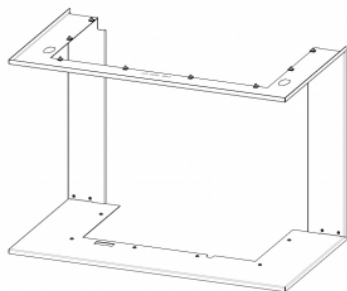

## **FRAME IC2LF RAM12 cover standard**

Prices on request at your seller

order code: **IC2LF RAM12**

### **This accessory is intended for**

IMPRESSION C 2G L 67.61.34.21 - three-sided fireplace insert with lifting door and split glazing