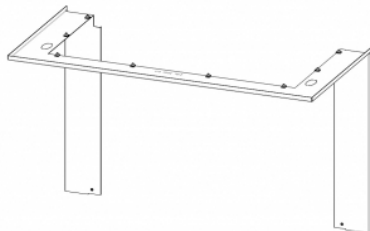

## **FRAME IC2LG RAM11 cover standard**

Prices on request at your seller

order code: **IC2LG RAM11**

### **This accessory is intended for**

IMPRESSION C 2G L 80.61.34.21 - three-sided fireplace insert with lifting door and split glazing