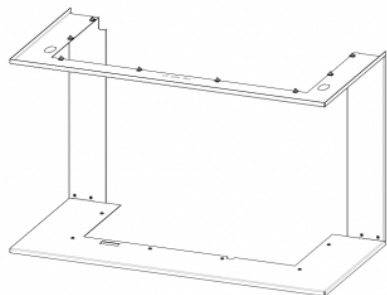

## **FRAME IC2LG RAM12 cover standard**

Prices on request at your seller

order code: **IC2LG RAM12**

### **This accessory is intended for**

IMPRESSION C 2G L 80.61.34.21 - three-sided fireplace insert with lifting door and split glazing