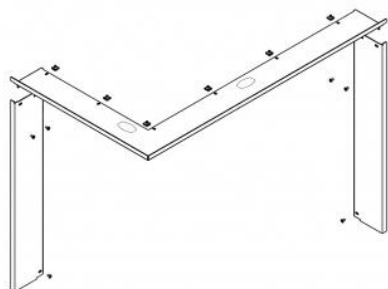

FRAME IL2LG RAM11 cover standard

Prices on request at your seller

order code: **IL2LG RAM11**

This accessory is intended for

IMPRESSION R/L 2g L 71.60.34.21 - corner fireplace insert with lifting door and split glazing