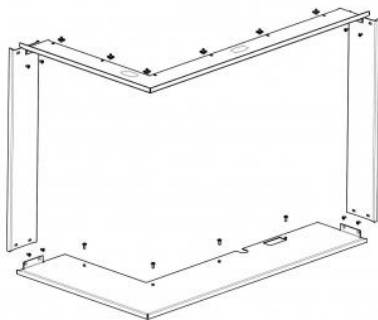

## **FRAME IL2LG RAM12 cover standard**

Prices on request at your seller

order code: **IL2LG RAM12**

### **This accessory is intended for**

IMPRESSION R/L 2g L 71.60.34.21 - corner fireplace insert with lifting door and split glazing