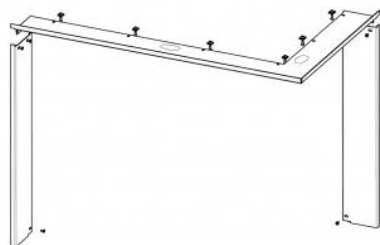

FRAME IR2LG RAM11 cover standard

Prices on request at your seller

order code: **IR2LG RAM11**

This accessory is intended for

IMPRESSION R/L 2g L 71.60.34.21 - corner fireplace insert with lifting door and split glazing