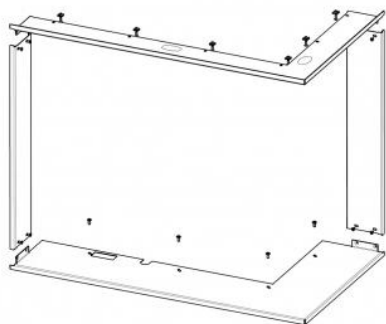

FRAME IR2LG RAM12 cover standard

Prices on request at your seller
order code: **IR2LG RAM12**

This accessory is intended for

IMPRESSION R/L 2g L 71.60.34.21 - corner fireplace insert with lifting door and split glazing