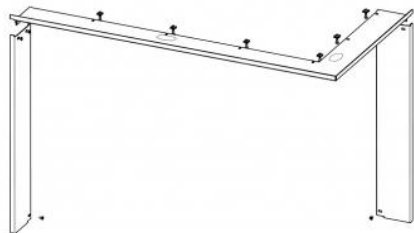

FRAME IR2LH RAM11 cover standard

Prices on request at your seller

order code: **IR2LH RAM11**

This accessory is intended for

IMPRESSION R/L 2g L 83.60.34.21 - corner fireplace insert with lifting door and split glazing