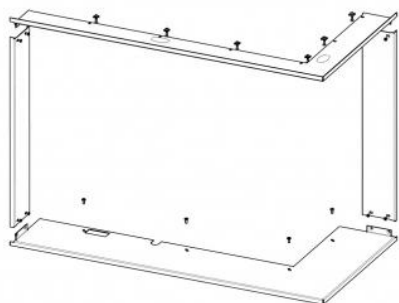

FRAME IR2LH RAM12 cover standard

Prices on request at your seller
order code: **IR2LH RAM12**

This accessory is intended for

IMPRESSION R/L 2g L 83.60.34.21 - corner fireplace insert with lifting door and split glazing