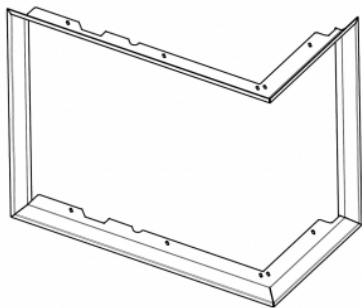

## **FRAME IR2SG RAM04 cover, deep, universal**

- this frame is intended for both right and left variant of IMPRESSION inserts

Prices on request at your seller

order code: **IR2SG RAM04**

### **This accessory is intended for**

IMPRESSION R/L 2g S 71.60.34.21 - corner fireplace insert with split glazing